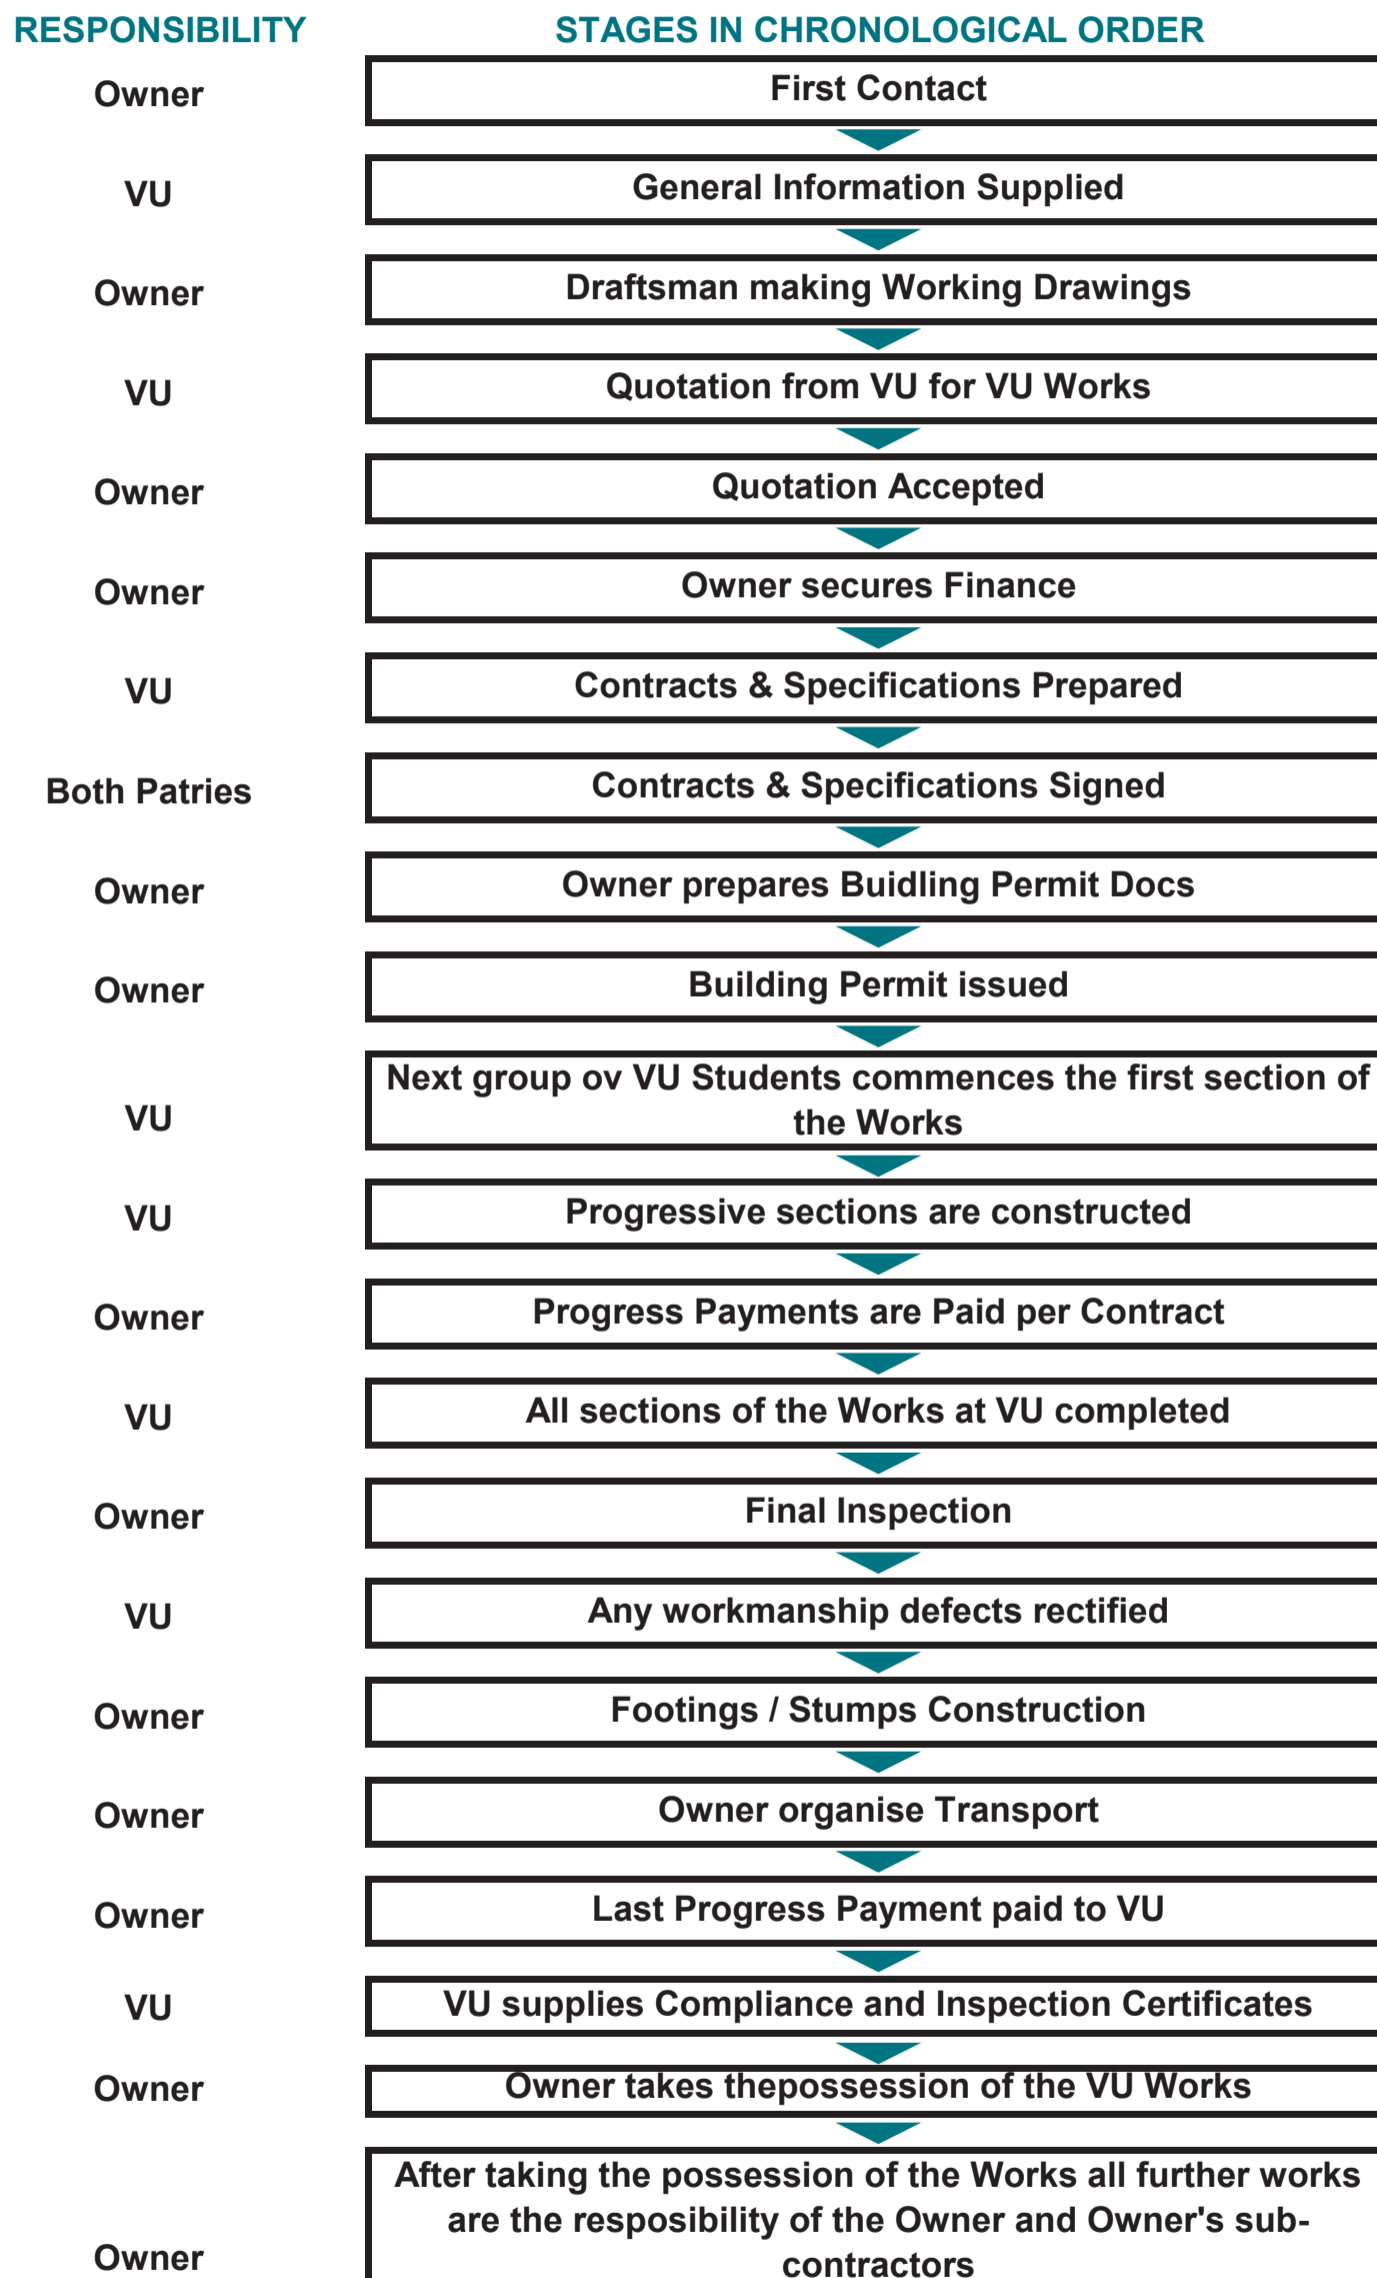

LIVE WORKS TRANSPORTABLE HOMES RESPONSIBILITY FLOWCHART

VICTORIA UNIVERSITY
POLYTECHNIC